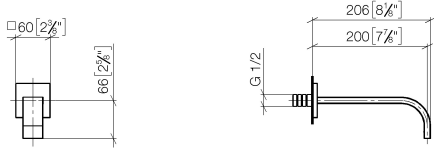

MEM Wall-mounted basin spout without pop-up waste - Champagne (22kt Gold)

MEM

13 800 782

- 200mm projection
- fixed spout
- rectangular, air-enriched flow
- hole diameter 37 mm
- rosette 60 x 60 mm
- 1/2" connection
- max. flow 5.7 l/min
- lead-free
- WRAS 2203039
- This product can help a building meet the requirements of Green Building Rating Systems, e.g. LEED®, BREEAM®, DGNB

Recommended miscellaneous

- Concealed wall elbow -** 35 085 970 90
- min. recess depth 90 mm
 - max. recess depth 163 mm

13 800 782
mm [inches]

Flow rate chart

Certificates

WRAS_2203039.

13 800 782

Spare parts list

No.	Item Number	Name	Quantity used	Delivery time
1	09 24 03 081 10 90	extension	1	2
2	90 27 78 035 00-47	rosette	1	30
3	90 29 03 109 00 90	aerator	1	2